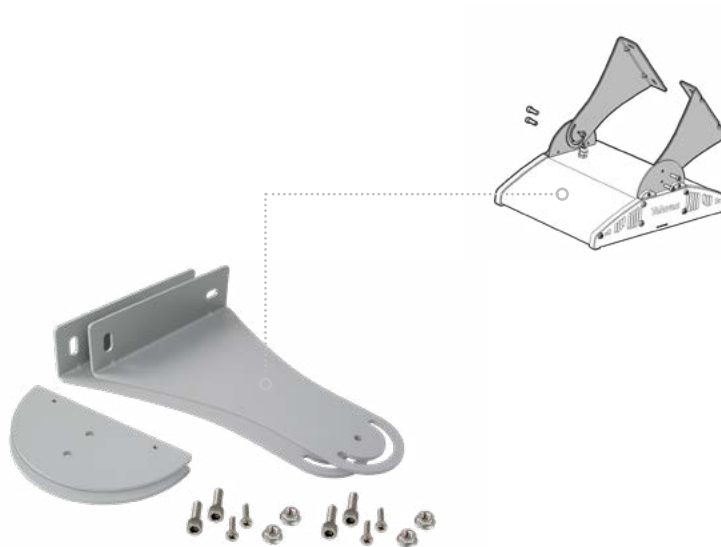

REF.	LOGICAL REF.	No. LEDs		CONTROL	OPTIC TYPE	POWER (W)		EAN13
ZAR High-bay lamp								
6210000400302	ZA25240-S90BL150	252	4000K	ON/OFF	S90	150	Black	8424450246221
6210000400402	ZA25240-S60BL150	252	4000K	ON/OFF	S60	150	Black	8424450246238
6210000401402	ZA25240-S120BL150	252	4000K	ON/OFF	S120	150	Black	8424450246245
6210000500302	ZA25250-S90BL150	252	5000K	ON/OFF	S90	150	Black	8424450246252
6210000500402	ZA25250-S60BL150	252	5000K	ON/OFF	S60	150	Black	8424450246269
6210000501402	ZA25250-S120BL150	252	5000K	ON/OFF	S120	150	Black	8424450246276
62101000400302	ZA25240-S90BL200	252	4000K	ON/OFF	S90	200	Black	8424450246283
62101000400402	ZA25240-S60BL200	252	4000K	ON/OFF	S60	200	Black	8424450246290
62101000401402	ZA25240-S120BL200	252	4000K	ON/OFF	S120	200	Black	8424450246306
62101000500302	ZA25250-S90BL200	252	5000K	ON/OFF	S90	200	Black	8424450246313
62101000500402	ZA25250-S60BL200	252	5000K	ON/OFF	S60	200	Black	8424450246320
62101000501402	ZA25250-S120BL200	252	5000K	ON/OFF	S120	200	Black	8424450246337

REF.	LOGICAL REF.	DESCRIPTION	EAN13
Accessories			
690101	ISE	Embedded Support for Maxi Floodlight and InnerLED, Galvanized Steel	8424450191958
69030101	MFWS48AL	Wall Support for 48LED Maxi Floodlight and InerLED, Lacquered Steel	8424450205587
69030201	MFWS72AL	Wall Support for 72LED Maxi Floodlight and InerLED, Lacquered Steel	8424450205594

▲ 690101