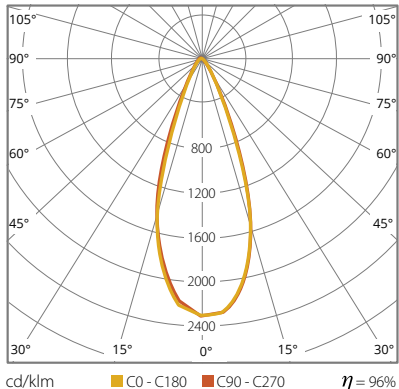

PROFESSIONAL LED LIGHTING

LENSES

LIGHT DISTRIBUTIONS

Type
S20

Type
S30

Type
S40

Type
S60

Type
S90