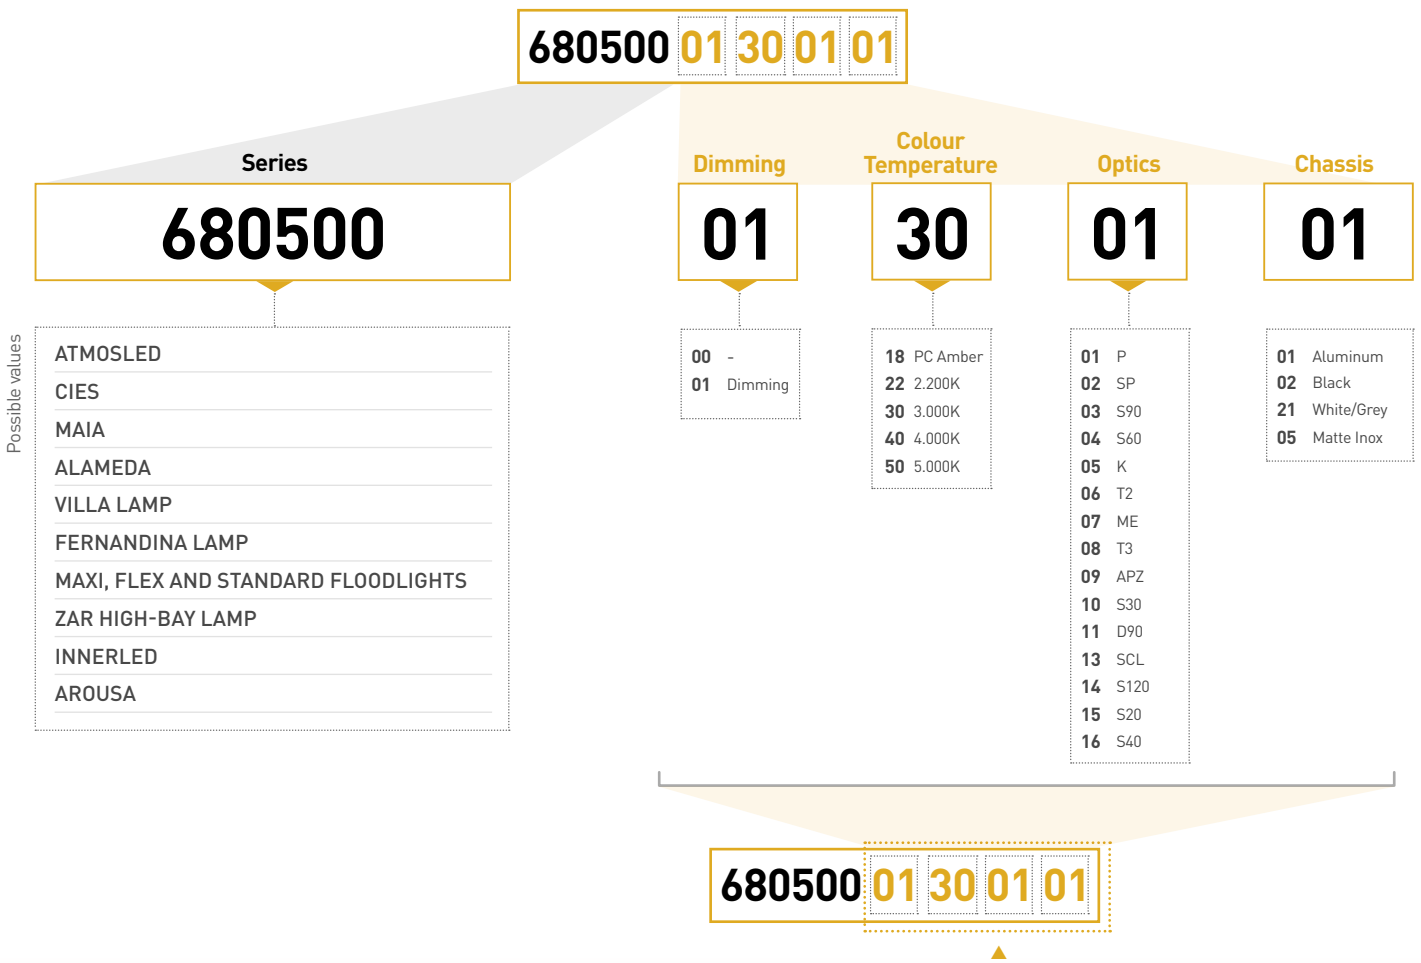

WIDE SELECTION ON REQUEST::

At Televés we know that each situation requires specific lighting characteristics. Consequently, we have a wide variety of options available on demand to meet the needs of every context:

- Optics
- Colour temperature
- Chassis color
- Dimming
- Remote management
- CRI
- Operating temperature

We are at your disposal to answer any questions or to provide you with all the technical features and accessories compatible with our professional LED lighting ranges.

Contact us through our web site:
<https://contents.televés.com/professional-led-lighting>

OPTIC TYPE:

S20	Symmetric 20	SCL	Asymmetric SCL
S30	Symmetric 30	T2	Asymmetric T2
S40	Symmetric 40	T3	Asymmetric T3
S60	Symmetric 60	K	Asymmetric K
S90	Symmetric 90	ME	Asymmetric ME
S120	Symmetric 120	APZ	Asymmetric PZ
SP	Symmetric Public	D90	Asymmetric DWC90
P	Asymmetric Public		

	Colour Temperature
2200 K	5000 K
3000 K	PC Amber
4000 K	

	Colour
Aluminum	White/Grey
Black	Matte Inox

The last 8 digits of each reference will depend on the requested configuration for the luminaire.
Taking account of the dimming, the colour temperature, the optic and the chassis where the luminaire is mounted as well as the chassis colour.