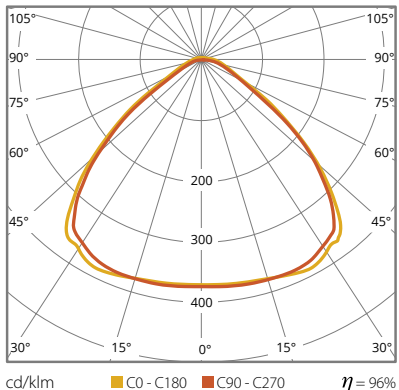

PROFESSIONAL LED LIGHTING

LENSES

LIGHT DISTRIBUTIONS

Type
S20

Type
S30

Type
S40

Type
S60

Type
S90