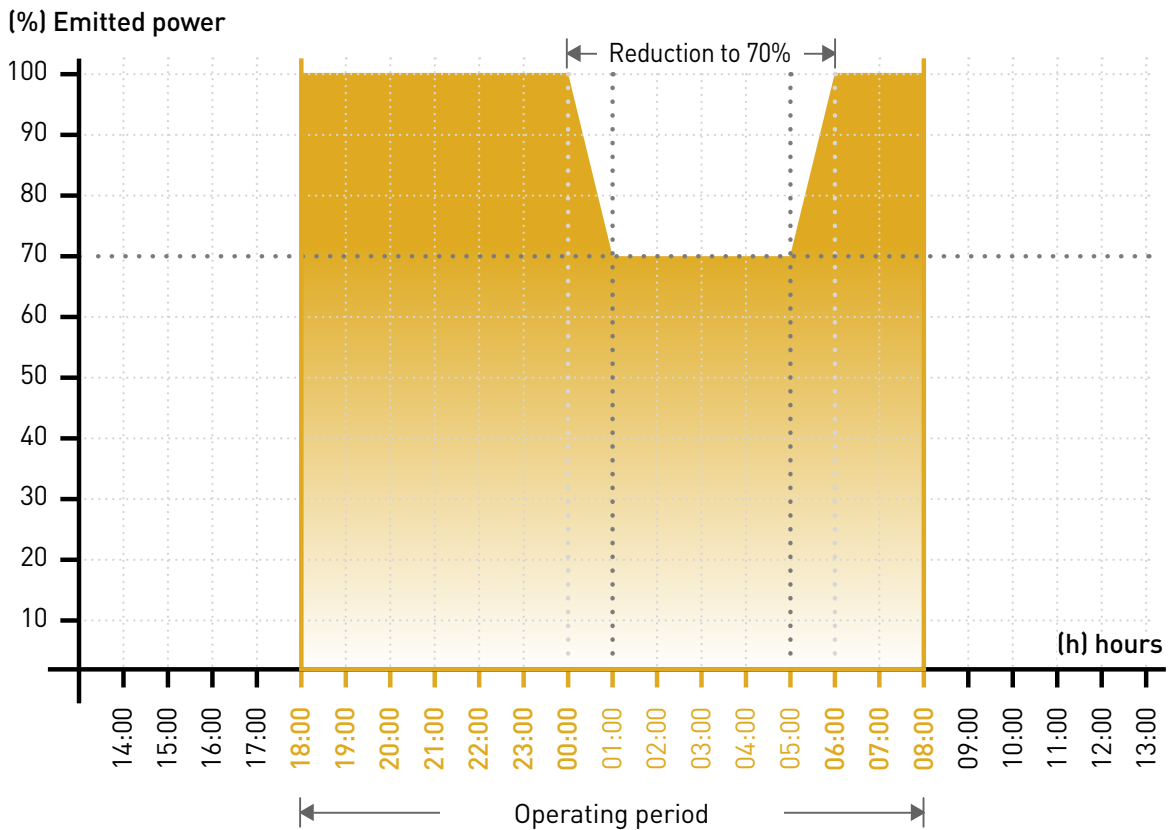

- NB-IoT:** (NarrowBand IoT). First open, standard communication technology to connect the small objects of our everyday life to the Internet. This technology uses the mobile network (3G/4G/5G) to connect any object of our everyday life in an easy, safe and reliable way. Since it uses the communications network of a mobile operator, it provides better coverage levels both indoors and outdoors.
- LoRa:** Wireless technology that uses one type of radio frequency modulation.

DIMMING OR AUTONOMOUS LIGHTING CONTROL

Dimming or lighting control allows the regulation of each light point to the level supported by the lamp; in this case, 10 light levels.

This **STANDALONE SOLUTION** consists in a controller installed on each luminaire with a pre-programmed timing for each lamppost that specifies the light level required for each hour of the night.

This system increases components' operating life, thus reducing maintenance costs and helping to increase the energy savings associated with LED lighting.

By default, the dimming's lighting plan consists in two time slots with maximum lighting and an intermediate slot with lower lighting. The system adjusts to the on/off schedule specified on the control panel, so that maximum lighting level (100%) is provided during the busy hours (early in the morning and late at night), and is progressively reduced during quieter times (dawn), reaching a lighting level of 70%. Furthermore, dimming is readjusted to adapt to schedule changes according to the time of year.