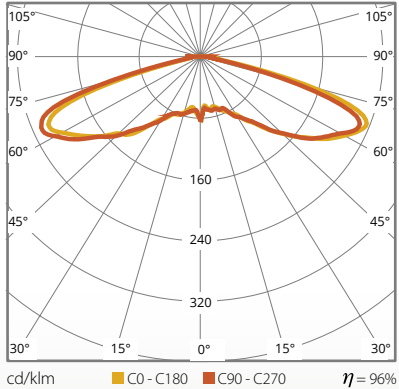

PROFESSIONAL LED LIGHTING

LENSES

LIGHT DISTRIBUTIONS

Type
S20

Type
S30

Type
S40

Type
S60

Type
S90

Type
S120

Type
SP