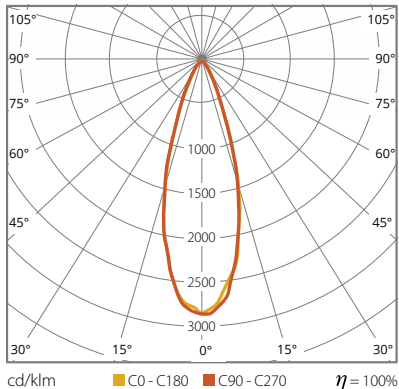

PROFESSIONAL LED LIGHTING

LENSES

LIGHT DISTRIBUTIONS

Type
S20

Type
S30

Type
S40

Type
S60

Type
S90