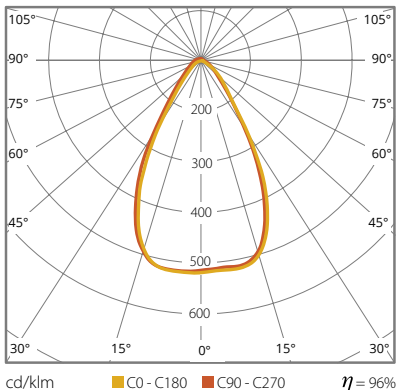

PROFESSIONAL LED LIGHTING

LENSES

LIGHT DISTRIBUTIONS

Type
S20

Type
S30

Type
S40

Type
S60

Type
S90