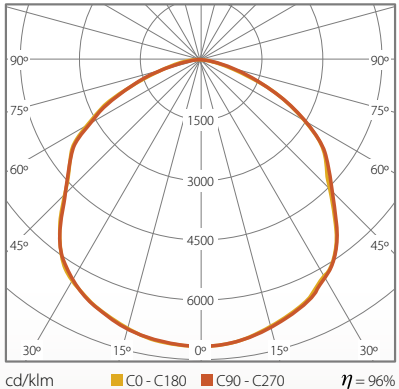

PROFESSIONAL LED LIGHTING

LENSES

LIGHT DISTRIBUTIONS

Type
S20

Type
S30

Type
S40

Type
S60

Type
S90

Type
S120

Type
SP