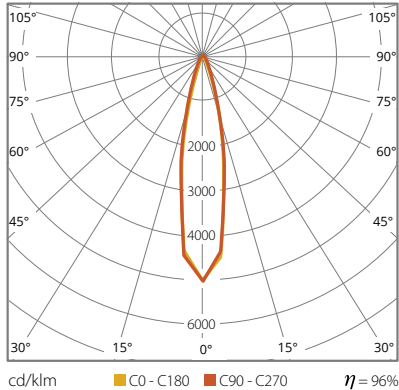

PROFESSIONAL LED LIGHTING

LENSES

LIGHT DISTRIBUTIONS

Type
S20

Type
S30

Type
S40

Type
S60

Type
S90