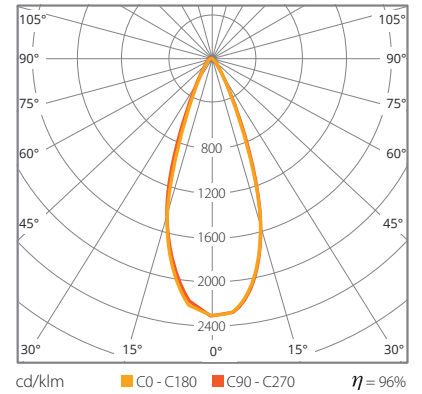

PROFESSIONAL LED LIGHTING

LENSES

LIGHT DISTRIBUTIONS

Type
S20

Type
S30

Type
S40

Type
S60

Type
S90