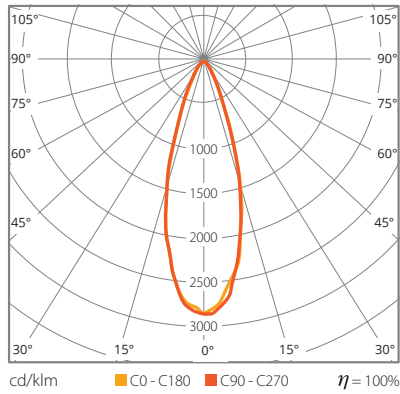

PROFESSIONAL LED LIGHTING

LENSES

LIGHT DISTRIBUTIONS

Type
S20

Type
S30

Type
S40

Type
S60

Type
S90