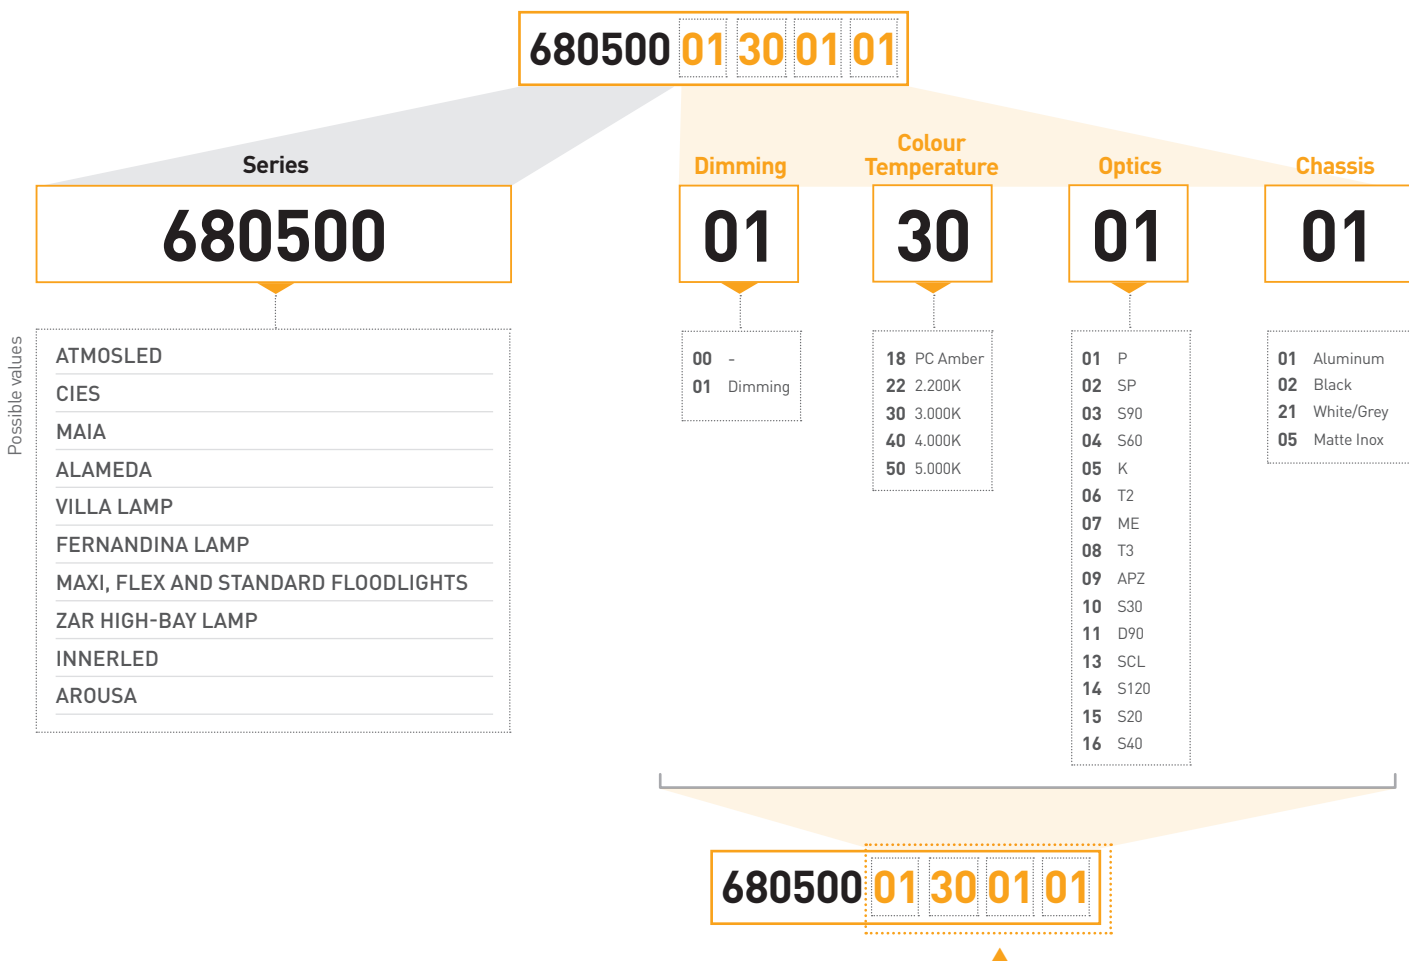

WIDE SELECTION ON DEMAND:

At Televés we know that each situation requires specific lighting characteristics. Consequently, we have a wide variety of options available on demand to meet the needs of every context:

- Optics
- Colour temperature
- Chassis color
- Dimming
- Remote management
- CRI
- Operating temperature

We are at your disposal to answer any questions or to provide you with all the technical features and accessories compatible with our professional LED lighting ranges.

Contact us through our web site:
<https://contents.televés.com/professional-led-lighting>

OPTIC TYPE:

S20	Symmetric 20	SCL	Asymmetric SCL
S30	Symmetric 30	T2	Asymmetric T2
S40	Symmetric 40	T3	Asymmetric T3
S60	Symmetric 60	K	Asymmetric K
S90	Symmetric 90	ME	Asymmetric ME
S120	Symmetric 120	APZ	Asymmetric PZ
SP	Symmetric Public	D90	Asymmetric DWC90
P	Asymmetric Public		

	Colour Temperature
2200 K	5000 K
3000 K	PC Amber
4000 K	

	Colour
Aluminum	White/Grey
Black	Matte Inox

The last 8 digits of each reference will depend on the requested configuration for the luminaire.

Taking account of the dimming, the colour temperature, the optic and the chassis where the luminaire is mounted as well as the chassis colour.