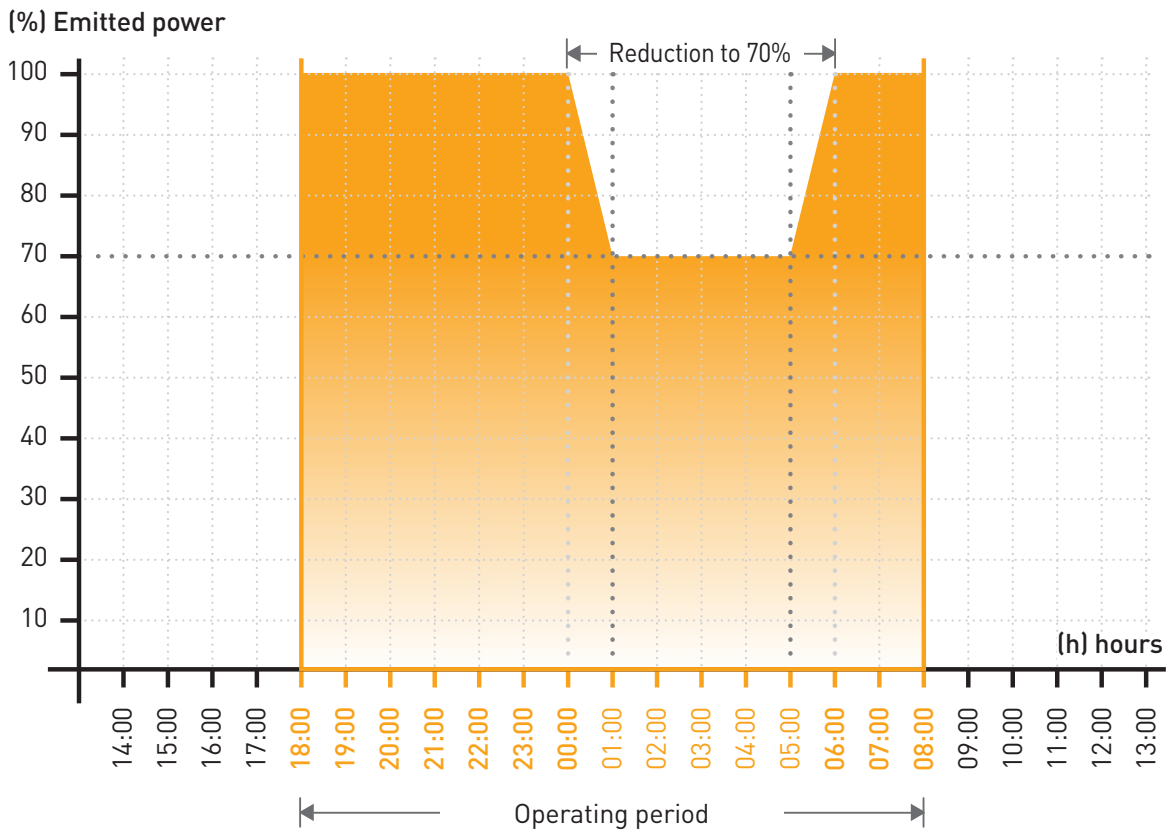

DIMMING OR AUTONOMOUS LIGHTING CONTROL

Dimming or lighting control allows the regulation of each light point to the level supported by the lamp; in this case, 10 light levels.

This **STANDALONE SOLUTION** consists in a controller installed on each luminaire with a pre-programmed timing for each lamppost that specifies the light level required for each hour of the night.

This system increases components' operating life, thus reducing maintenance costs and helping to increase the energy savings associated with LED lighting.

By default, the dimming's lighting plan consists in two time slots with maximum lighting and an intermediate slot with lower lighting. The system adjusts to the on/off schedule specified on the control panel, so that maximum lighting level (100%) is provided during the busy hours (early in the morning and late at night), and is progressively reduced during quieter times (dawn), reaching a lighting level of 70%. Furthermore, dimming is readjusted to adapt to schedule changes according to the time of year.

Dimming is only available for the references specified in the annex.