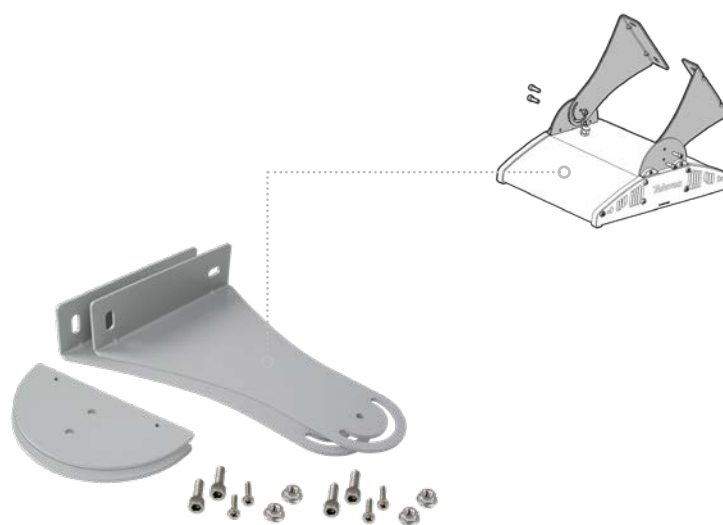

REF.	LOGICAL REF.	No. LEDs		CONTROL	OPTIC TYPE	POWER (W)		EAN13
ZAR High-bay lamp								
6210000400302	ZA25240-S90BL150	252	4000K	ON/OFF	S90	150	Black	8424450246221
6210000400402	ZA25240-S60BL150	252	4000K	ON/OFF	S60	150	Black	8424450246238
6210000401402	ZA25240-S120BL150	252	4000K	ON/OFF	S120	150	Black	8424450246245
6210000500302	ZA25250-S90BL150	252	5000K	ON/OFF	S90	150	Black	8424450246252
6210000500402	ZA25250-S60BL150	252	5000K	ON/OFF	S60	150	Black	8424450246269
6210000501402	ZA25250-S120BL150	252	5000K	ON/OFF	S120	150	Black	8424450246276
62101000400302	ZA25240-S90BL200	252	4000K	ON/OFF	S90	200	Black	8424450246283
62101000400402	ZA25240-S60BL200	252	4000K	ON/OFF	S60	200	Black	8424450246290
62101000401402	ZA25240-S120BL200	252	4000K	ON/OFF	S120	200	Black	8424450246306
62101000500302	ZA25250-S90BL200	252	5000K	ON/OFF	S90	200	Black	8424450246313
62101000500402	ZA25250-S60BL200	252	5000K	ON/OFF	S60	200	Black	8424450246320
62101000501402	ZA25250-S120BL200	252	5000K	ON/OFF	S120	200	Black	8424450246337

REF.	LOGICAL REF.	DESCRIPTION	EAN13
Accessories			
690101	ISE	Embedded Support for Maxi Floodlight and InnerLED, Galvanized Steel	8424450191958
69030101	MFWS48AL	Wall Support for 48LED Maxi Floodlight and InerLED, Lacquered Steel	8424450205587
69030201	MFWS72AL	Wall Support for 72LED Maxi Floodlight and InerLED, Lacquered Steel	8424450205594

▲ 690101