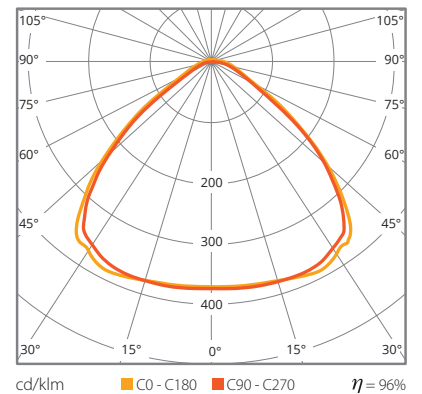

PROFESSIONAL LED LIGHTING

LENSES

LIGHT DISTRIBUTIONS

Type
S20

Type
S30

Type
S40

Type
S60

Type
S90