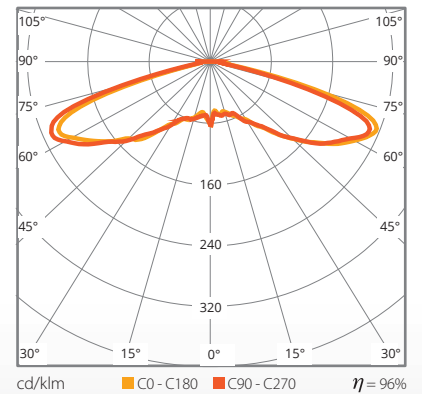

PROFESSIONAL LED LIGHTING

LENSES

LIGHT DISTRIBUTIONS

Type
S20

Type
S30

Type
S40

Type
S60

Type
S90

Type
S120

Type
SP