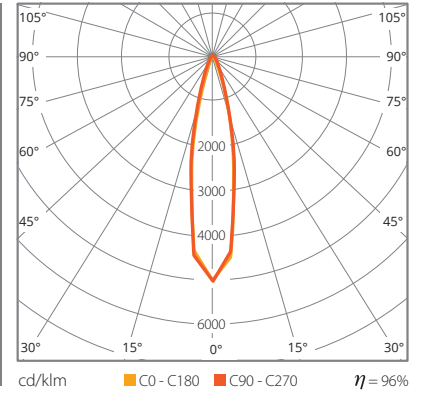

PROFESSIONAL LED LIGHTING

LENSES

LIGHT DISTRIBUTIONS

Type
S20

Type
S30

Type
S40

Type
S60

Type
S90