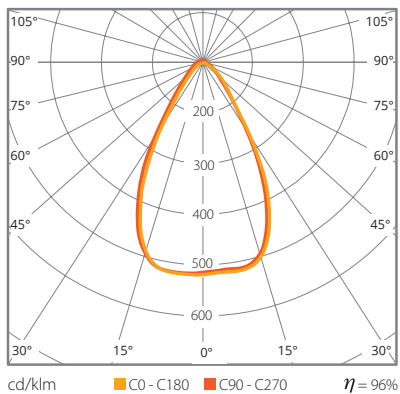

PROFESSIONAL LED LIGHTING

LENSES

LIGHT DISTRIBUTIONS

Type
S20

Type
S30

Type
S40

Type
S60

Type
S90