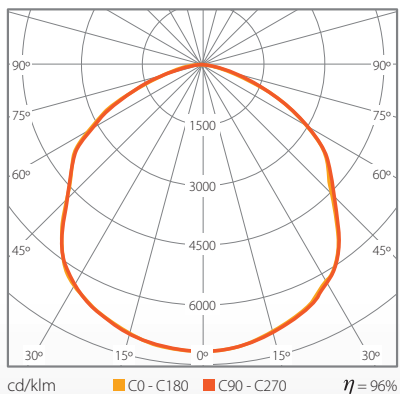

PROFESSIONAL LED LIGHTING

LENSES

LIGHT DISTRIBUTIONS

Type
S20

Type
S30

Type
S40

Type
S60

Type
S90

Type
S120

Type
SP